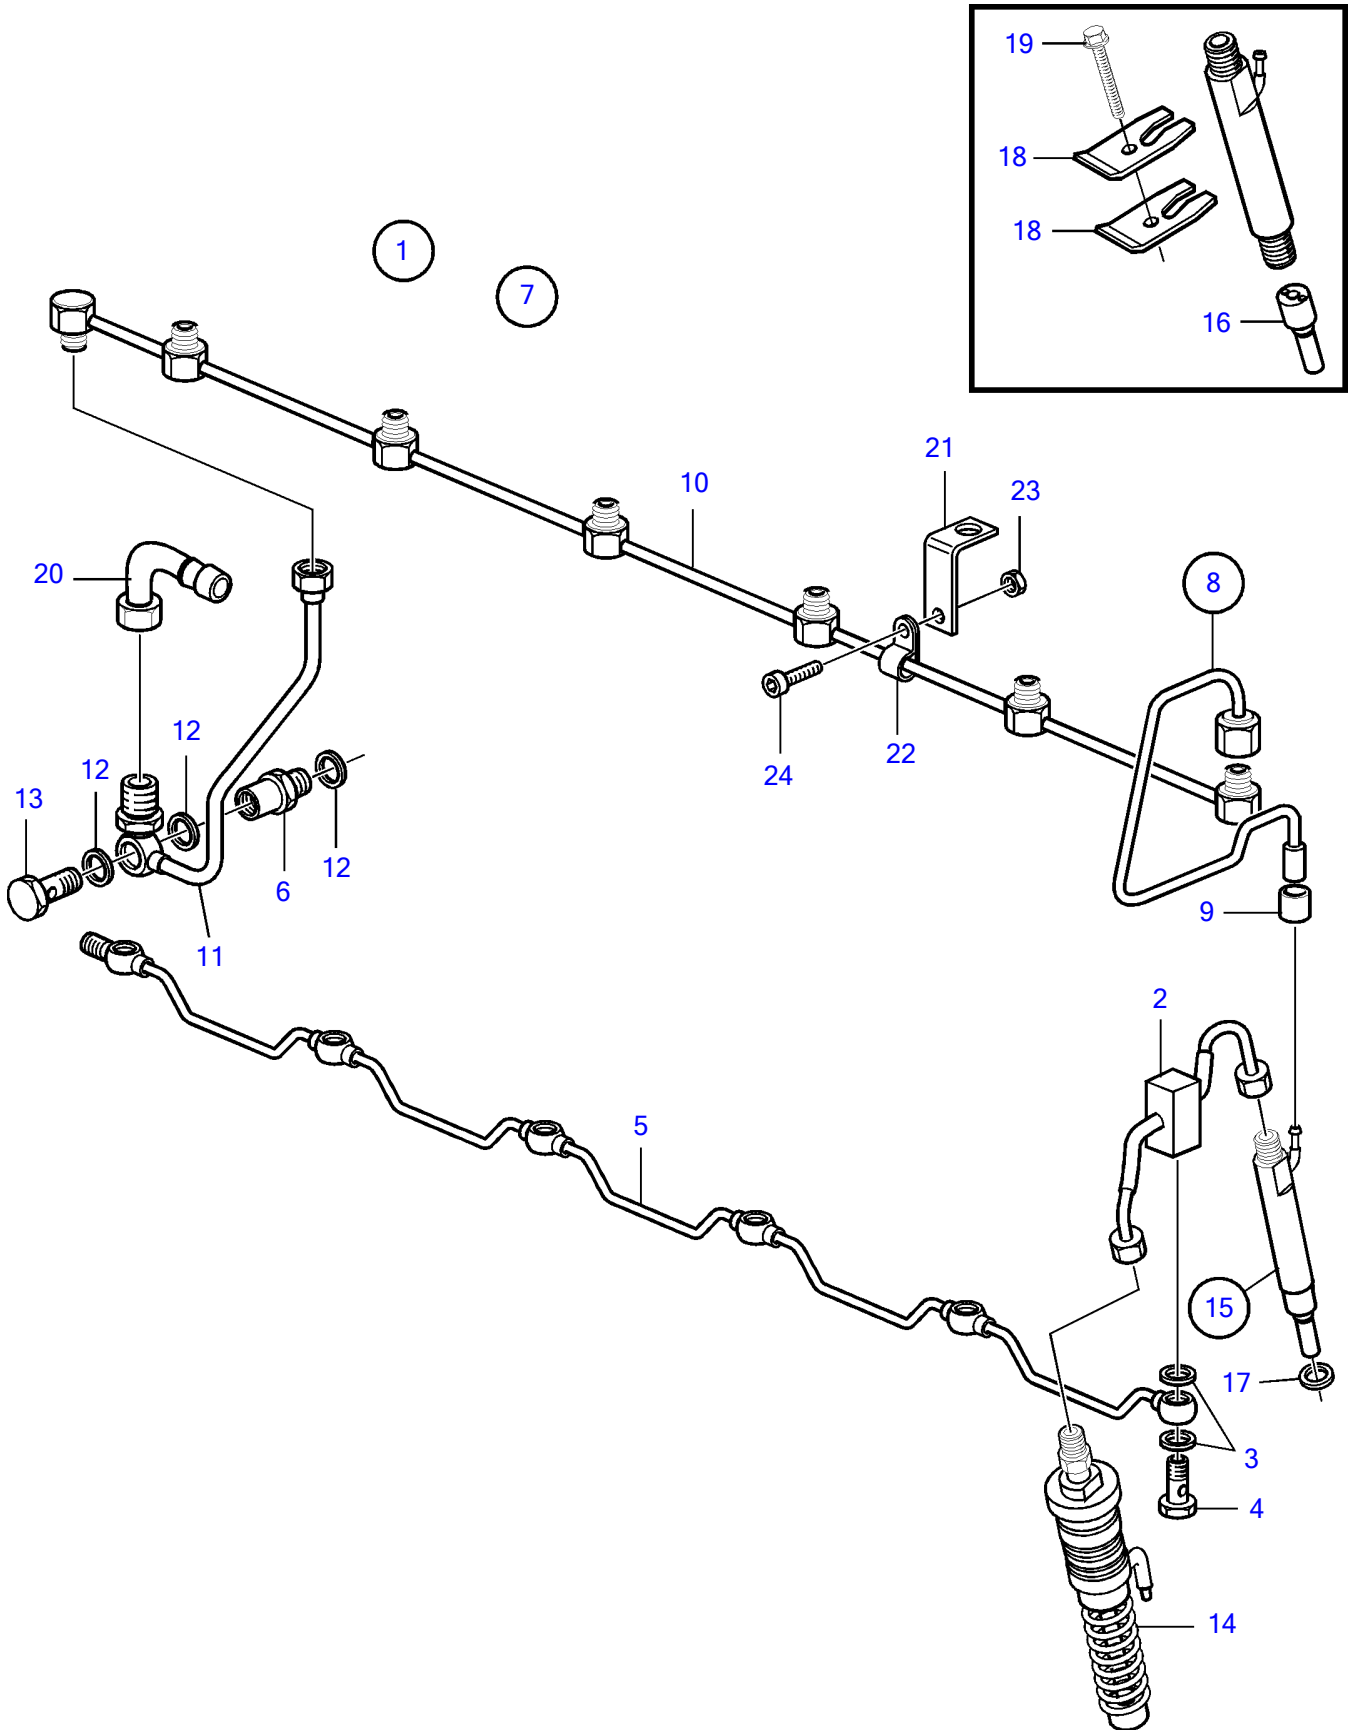

D7A-A TA, D7A-B TA

D7A-A TA, D7A-B TA

REF	PART NO.	QTY	DESCRIPTION	SEE SEC.
1	20797716	1	Pressure pipe, delivery pipe	
2	20759475	6	• Fuel pipe	
3	947620	12	• Gasket	
4	888767	6	• Hollow screw	
5	888765	1	• Leak-off line	
6	20550302	1	• Bushing	
7	20797723	1	• Leak-off line	
8	20759470	6	• • Fuel pipe	
9	20759471	6	• • • Grommet	
10	20759474	1	• • Fuel pipe	
11	20759472	1	• • Fuel pipe	
12	969011	3	Gasket	
13	20405847	1	Valve	
14	20500360	6	Injection pump	10094
	3803967	6	Injection pump, exch	10094
	3803967	6	Injection pump	
15	3587509	6	Injector	
	3803944	6	Injector, exch	
	3803944	6	Injector	
16	20508553	6	• Nozzle	
17	11700426	6	Gasket	
18	11700424	10	Bracket	
19	20405559	6	Six point screw	
20	3586738	1	Hose nipple	
21	20801014	1	Angle plate	
22	20801216	1	Clamp	
23	955780	1	Hexagon nut	
24	20797955	1	Screw	